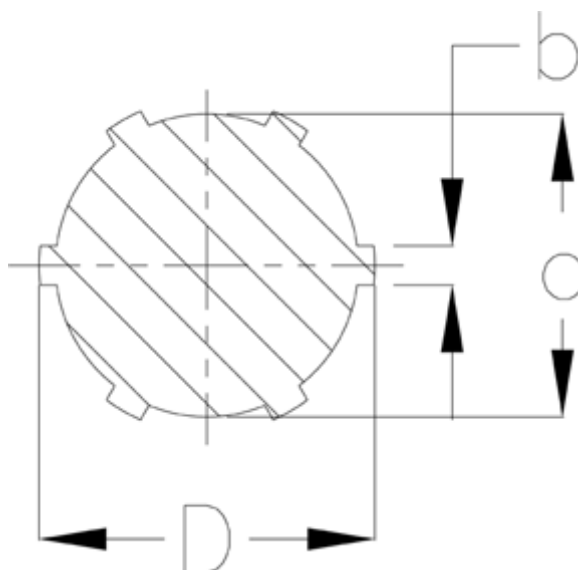

Article number: 0752410500

Description: Spline shaft 1000524001  
B6 x 11 x 14 length 500

## Measures

---

b = 3

d = 11

D = 14

Description = B 6x11x14

Length = 500